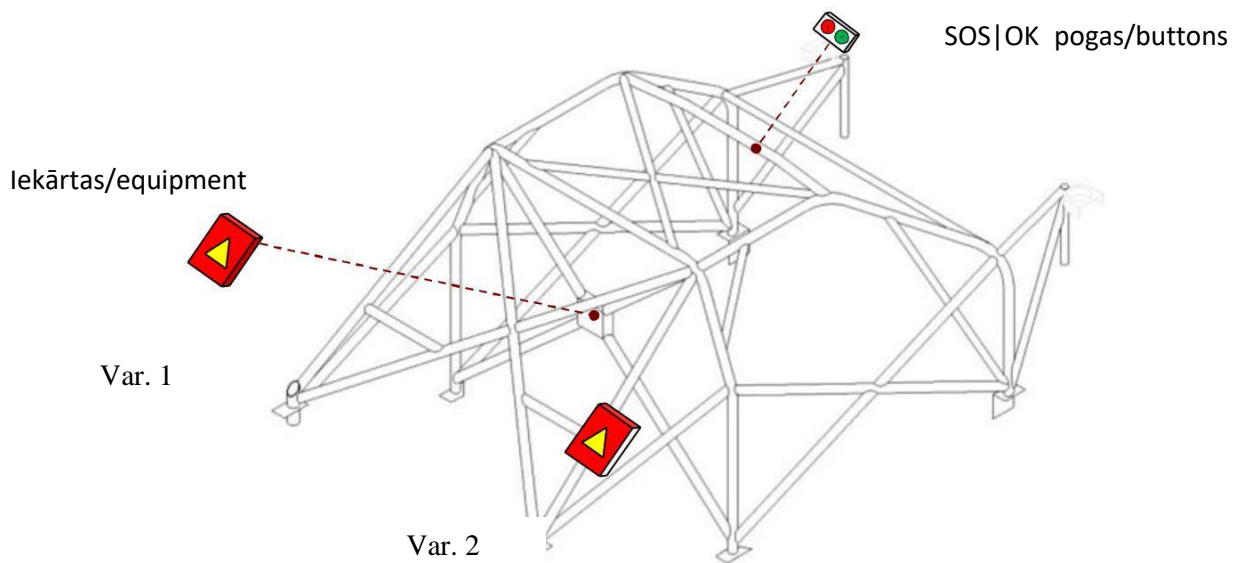

LATVIJAS
AUTOMOBILU
FEDERĀCIJA

Rally "Alūksne 2019"

Pielikums Nr. 5

Appendix No. 5

DROŠĪBAS IEKĀRTU INSTALĀCIJAS SHĒMA

INSTALLATION SCHEME OF SAFETY AND CONTROL EQUIPMENT

Uzmanību! "Šī puse uz augšu!"

Attention! "This side UP!"

Attention!
Press **SOS** button to request **immediate assistance!**

If vehicle stops on a special stage, an alert will be raised automatically.
You have **only 30 sek.** to push **OK** button to indicate to all monitoring stations that you do not require assistance.

30SEC

RACE CONTROL CENTER