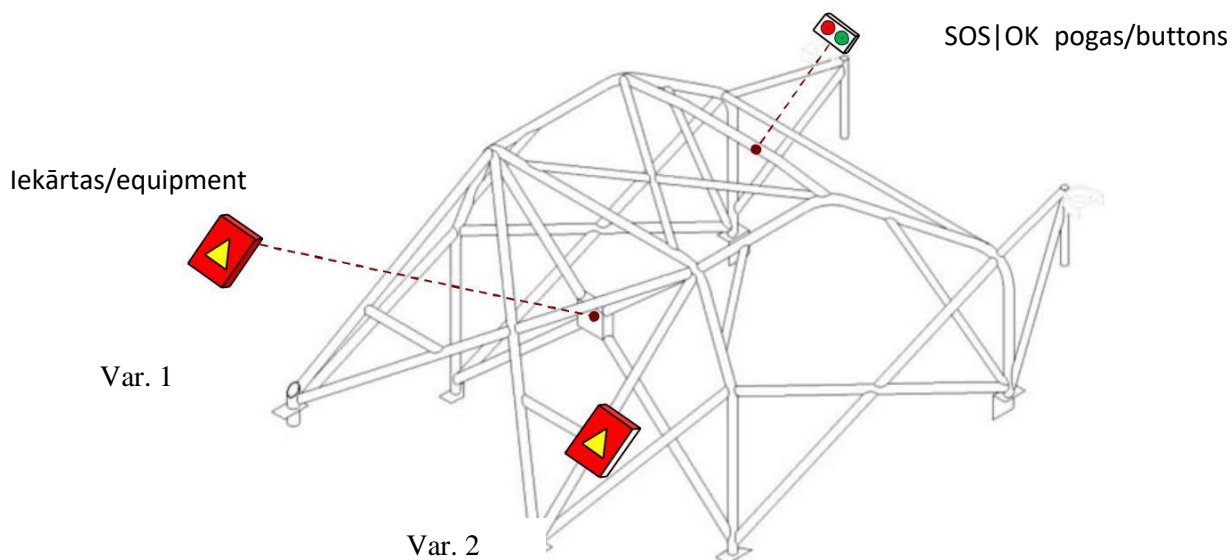

Rallijsprints “Alūksne 2018”

Pielikums Nr. 5

Appendix No. 5

DROŠĪBAS IEKĀRTU INSTALĀCIJAS SHĒMA
INSTALLATION SCHEME OF SAFETY AND
CONTROL EQUIPMENT

Uzmanību! “Šī puse uz augšu!”

Attention! “This side UP!”

Attention!
Press **SOS** button to request **immediate assistance!**

If vehicle stops on a special stage, an alert will be raised automatically.
You have **only 30 sek.** to push **OK** button to indicate to all monitoring stations that you do not require assistance.

30SEC

RACE CONTROL CENTER