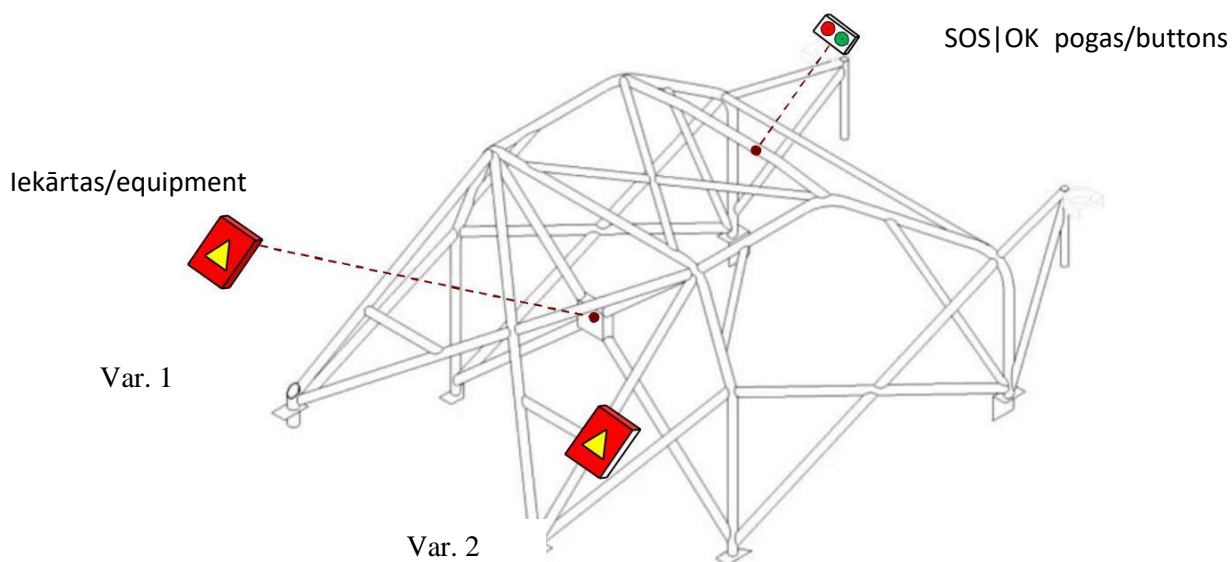

LATVIJAS
AUTOMOBILU
FEDERĀCIJA

THE PLACE
WHERE YOU WANT
TO RACE!

Rally "Alūksne 2018"

Pielikums Nr. 5

Appendix No. 5

DROŠĪBAS IEKĀRTU INSTALĀCIJAS SHĒMA

INSTALLATION SCHEME OF SAFETY AND CONTROL EQUIPMENT

Uzmanību! "Šī puse uz augšu!"

Attention! "This side UP!"

Attention!
Press **SOS** button to request **immediate assistance!**

If vehicle stops on a special stage, an alert will be raised automatically.
You have **only 30 sek.** to push **OK** button to indicate to all monitoring stations that you do not require assistance.

30SEC

RACE CONTROL CENTER