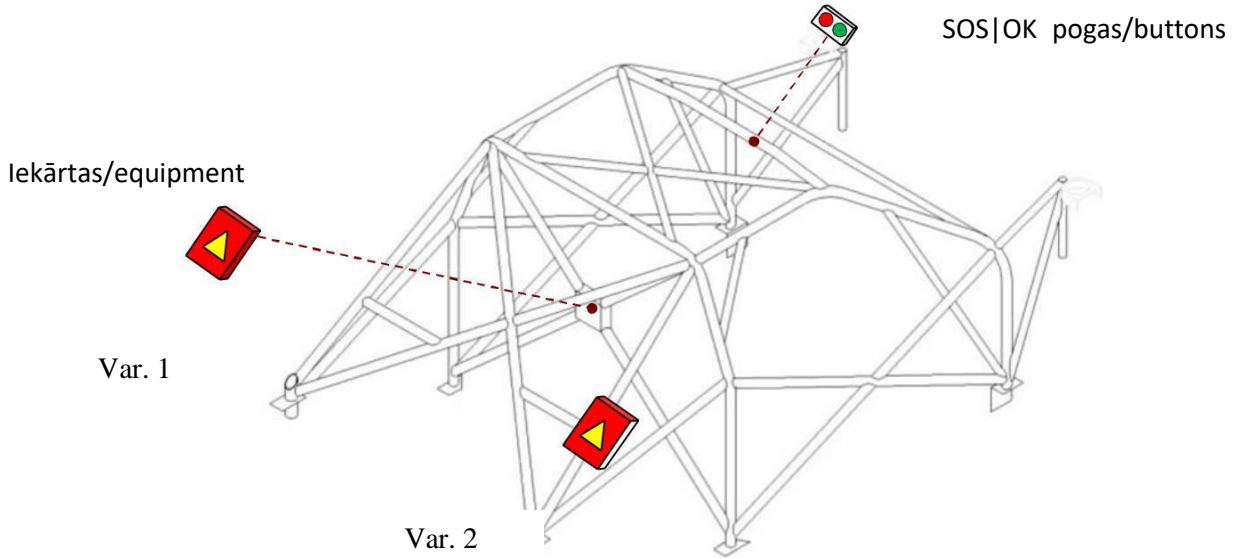

GPS SEKOŠANAS SISTĒMA GPS TRACKING SYSTEM

Rallijsprints “Alūksne 2017”
Pielikums Nr. 5
Appendix No. 5

Uzmanību! “Šī puse uz augšu!”

Attention! “This side UP!”

Attention!
Press **SOS** button to request **immediate assistance!**

If vehicle stops on a special stage, an alert will be raised automatically.
You have **only 30 sek.** to push **OK** button to indicate to all monitoring stations that you do not require assistance.

30SEC

RACE CONTROL CENTER